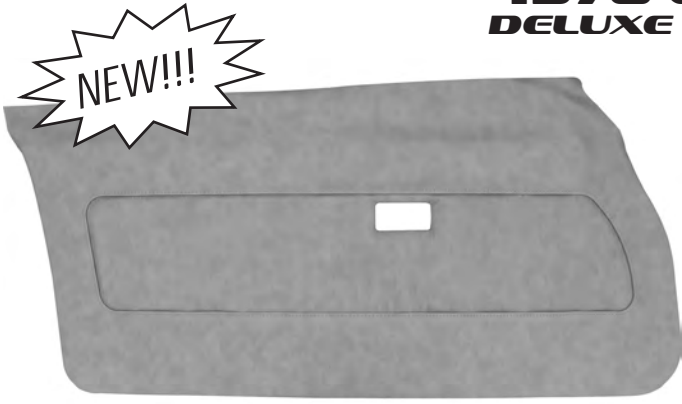

**1976 CAMARO
DELUXE CLOTH STYLE**

Front Panels	DO76GCDC010(C)
(Unassembled)	
137G, 533G.....	$666/pr.
302G.....	$735/pr.
Front Panels	DO76GCDC010(C)-PA
(Pre-assembled)	
137G, 533G.....	$918/pr.
302G.....	$994/pr.

(C) COLOR CODES:
(137G) Black
(302G) Blue
(533G) Firethorn

This Legendary product features as-original Die-electrically heat sealed Madrid grain vinyl with Empress Cloth insert. Special cutout area in filler board to accommodate armrest base. Padded Multi-Level Construction 3-Dimensional Panel.

NOTE: Customer must reuse original decorative trim and medallions. Medallions are available. See following section of catalog.