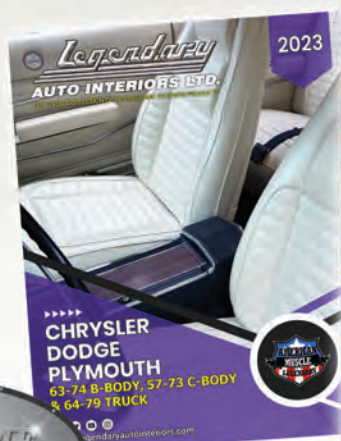

OVER 225 DIFFERENT INTERIOR STYLES OFFERED FOR CHRYSLER & AMC

1957-76 MOPAR A,B,C,E & F-BODY, 1963-68 DODGE A-100 VAN
1973-79 DODGE TRUCK & 1968-74 AMC JAVELIN/AMX

WWW.LEGENDARYAUTOINTERIORS.COM

Legendary Auto Interiors, Ltd.
121 West Shore Blvd
Newark, NY 14513