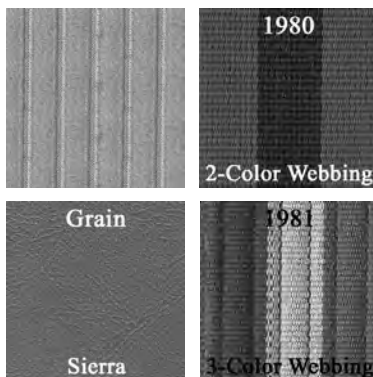

1980-81 CAMARO BERLINETTA DELUXE CLOTH STYLE

NEW!!!

Front Panels (1980)	DO80GCDC010(C)
(Unassembled)	
(All Colors).....	$714/pr.
Front Panels (1980)	DO80GCDC010(C)-PA
(Pre-assembled)	
(All Colors).....	$965/pr.
Front Panels (1981)	DO81GCDC010(C)
(Unassembled)	
151G, 152G, 365G, 550G	$714/pr.
619G.....	$792/pr. (L1)
Front Panels (1981)	DO81GCDC010(C)-PA
(Pre-assembled)	
151G, 152G, 365G, 550G	$965/pr.
619G.....	$1089/pr. (L1)

(C) COLOR CODES:

(1980)

- (134G) Black Cloth/Black
- (199G) Oyster Cloth/Oyster
- (362G) Blue Cloth/Blue
- (549G) Red Cloth/Carmine
- (620G) Tan/Camel Tan

(1981)

- (151G) Black Cloth/Black
- (152G) Silver Cloth/Silver
- (365G) Blue Cloth/Blue
- (550G) Red Cloth/Red
- (619G) Beige Cloth/NOS Beige

This Legendary product features as-original Die-electrically heat sealed Sierra grain vinyl with Ribbed Cloth insert. Special cutout area in filler board to accommodate armrest base. Padded Multi-Level Construction 3-Dimensional Panel.

NOTE: Customer must reuse original decorative trim and medallions. Medallions are available. See following section of catalog.