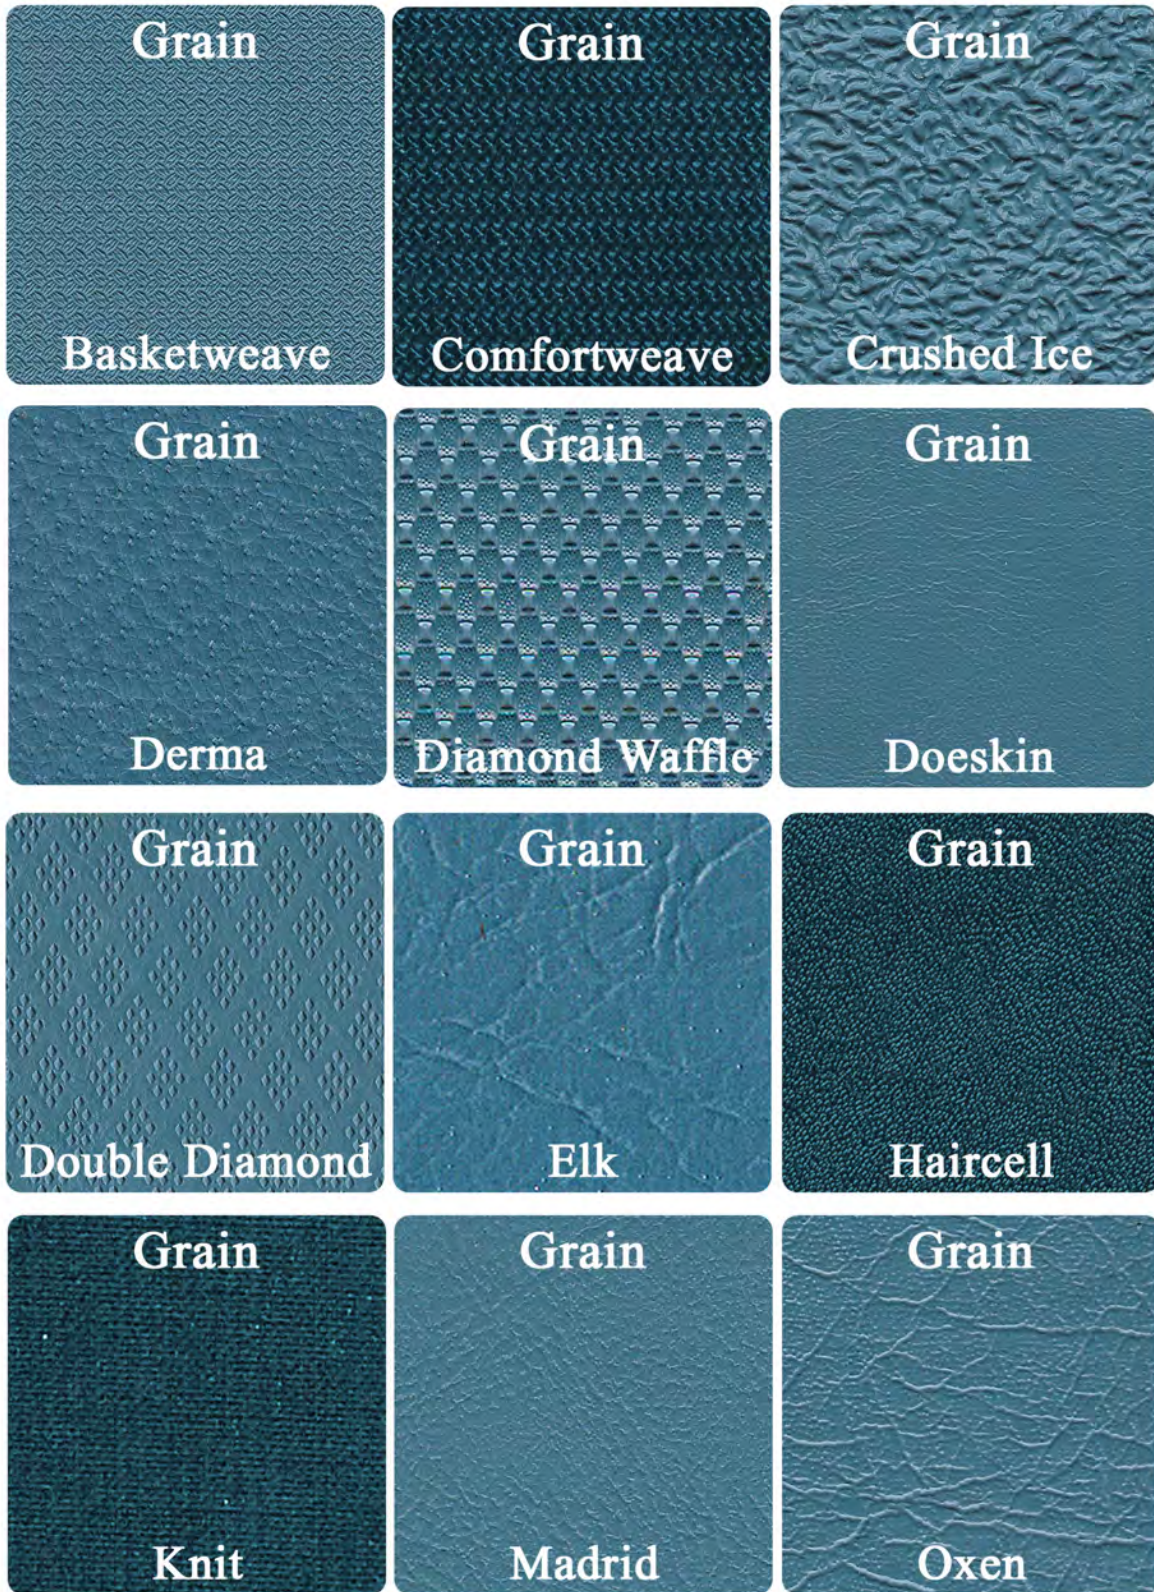

Vinyl Grain Chart

Vinyl Grain Chart

Vinyl Yardage

The following grains are available off the roll and come in 1/2 yard increments **ONLY**

Ascot
 VVYDASCOT(C) (1 Yard).....\$64.00/yd. 
 VV1/2YDASCOT(C) (1/2 Yard).....\$32.00/ea.
 Available colors: 100