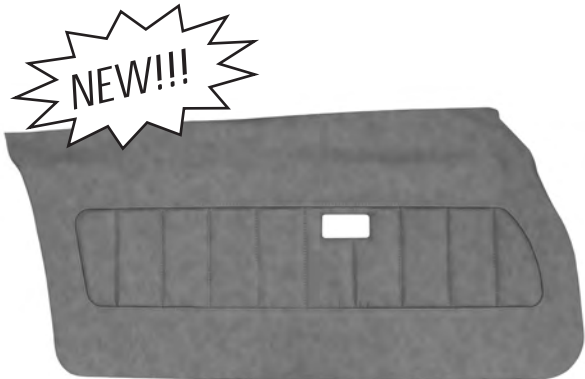

**1977 CAMARO
DELUXE STYLE**

Front Panels	DO77GCD0010(C)
(Unassembled)	
(All Colors).....	$538/pr.
Front Panels	DO77GCD0010(C)-PA
(Pre-assembled)	
(All Colors).....	$741/pr.

(C) COLOR CODES:
(100G) Black
(209G) White
(319G) Lt Blue
(684G) Buckskin

This Legendary product features as-original Die-electrically heat sealed Sierra grain vinyl with Plisse insert. Special cutout area in filler board to accommodate armrest base. Padded Multi-Level Construction 3-Dimensional Panel.

NOTE: Customer must reuse original decorative trim and medallions. Medallions are available. See following section of catalog.