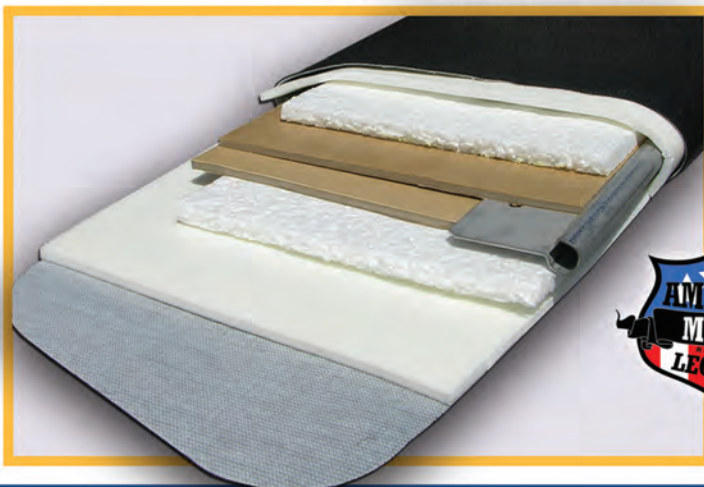

SUNVISORS

Original reproduction sunvisors are made with the correct grains and vinyl colors as applicable by year/make/model to compliment and match your Legendary interior. Superior materials and technology with World Class craftsmanship create the highest quality sunvisors available. Original mounting hardware and metal rod must be reused. Please specify hardtop or convertible and color at time of order.

- Factory correct size, shape, colors and grains by year, make and model
- Original fit and appearance
- Custom colors and grains available
- Limited Lifetime Warranty (*First and only in the industry!!!*)
- Correct multi layer construction applicable by year, make and model
- Available with or without cut-outs for driver and passenger mirror options

Correct multi layer construction & shape applicable by year, make, model & body style