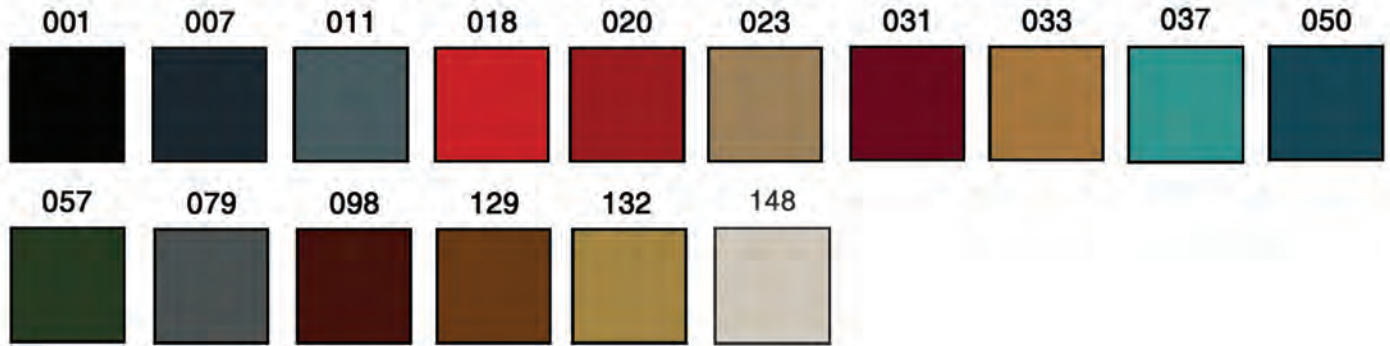

INSERT COLORS

133 Cream - 134 Sandalwood - 137 Aztec Gold - 138 Buckskin - 139 Sienna - 141 Coffee Bean - 142 Football - 143 Basketball
 150 Lemon Twist - 151 Mellow Yellow - 153 Precious Purple - 154 Plum Crazy - 155 Moody Blue - 156 Sky Blue
 157 Light Blue - 159 Pacific Blue - 160 Caribbean Blue - 161 Royal Blue - 163 Navy Blue - 164 Groovy Blue
 165 Sassy Grass - 166 Pine - 167 Mint Green - 168 Hunter Green - 169 Antique Green - 170 Aqua Marine - 171 Mango
 172 Awesome Orange - 173 Sunset Orange - 174 Panther Pink - 175 Radical Red - 176 Cherry Red - 177 Cranberry
 178 Razzberry - 179 Garnet - 180 Smoke - 181 Platinum - 182 Medium Grey - 183 Silver - 184 Charcoal