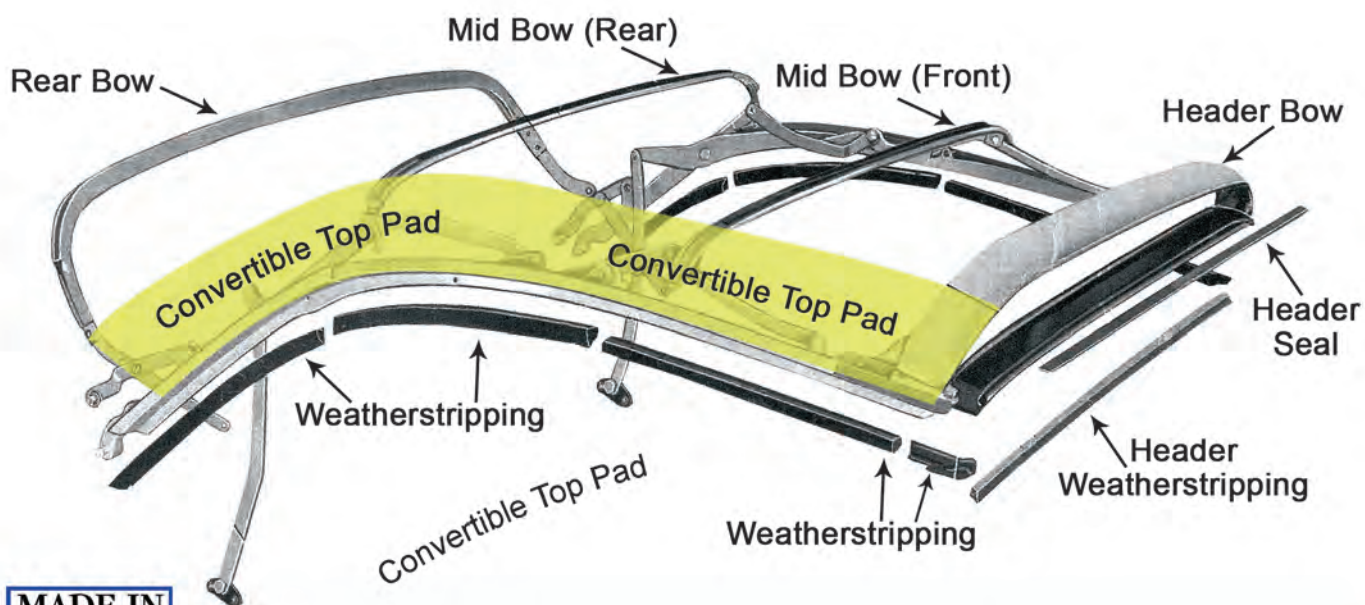

CONVERTIBLE TOPS AND ACCESSORIES

Legendary Auto Interiors, Ltd. convertible tops are reproduced to factory original specifications using correct heavyweight 36oz. material. Convertible tops are available in the original KV "Pinpoint" grain on all 1967-69 Camaro models. Rear window curtains are available in glass or plastic depending on year and model. We also have convertible tops available for many other models. For colors other than black and white and models not listed, please call for assistance. As with all Legendary Auto Interiors, Ltd. products, these reproduction convertible tops are the finest available and come with a (2) year manufacturer's warranty (glass curtains come with a (1) year warranty) against defects in materials and workmanship.