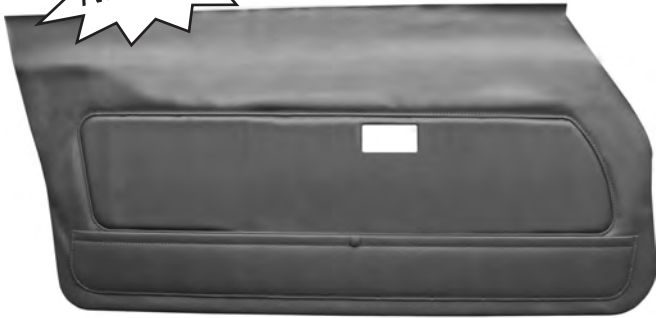

**1974-75 CAMARO
DELUXE CLOTH STYLE**

NEW!!!

Front Panels	.....	DO74GDC010(C)
<i>(Unassembled)</i>		
149G, 523G, 669G, 701G, 711G.....		$666/pr.
628G, 637G, 667G.....		$735/pr.
Front Panels	.....	DO74GDC010(C)-PA
<i>(Pre-assembled)</i>		
149G, 523G, 669G, 701G, 711G.....		$918/pr.
628G, 637G, 667G.....		$994/pr.

1. **(C) COLOR CODES:**
   (149G) Black (74)
   (523G) Red (75)
   (628G) Graystone (75)
   (637G) Sandstone (75)
   (667G) Taupe (74)
   (669G) Saddle (74)
   (701G) Sandalwood (74)
   (711G) Saddle (75)

This Legendary product features as-original Die-electrically heat sealed Madrid grain vinyl, with Plaid Cloth inserts. Special cutout area in filler board to accommodate armrest base. Padded Multi-Level Construction 3-Dimensional Panel.

NOTE: Customer must reuse original decorative trim and medallions. Medallions are available. See following section of catalog.