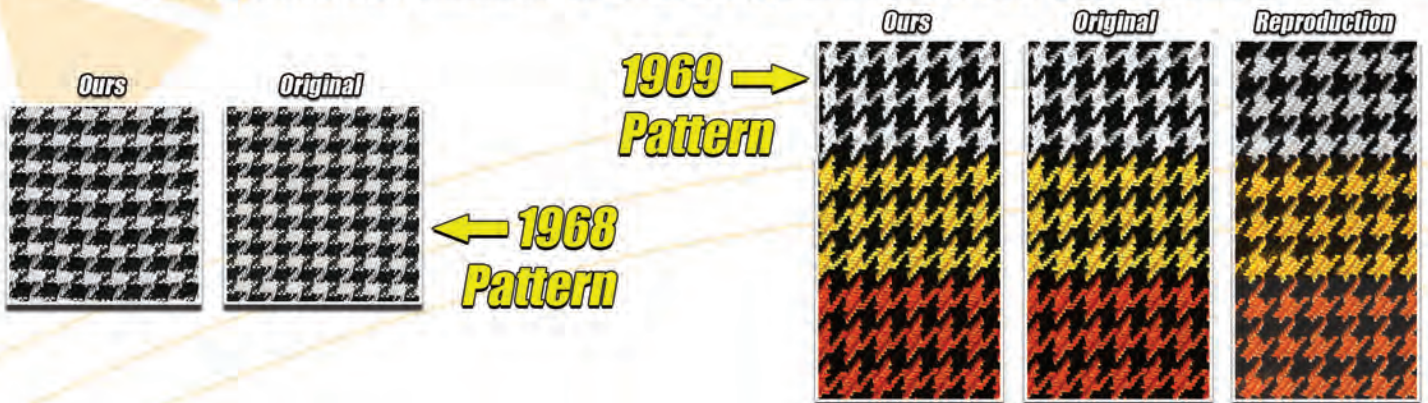

**CONTACT US
FOR FREE
SAMPLES!**

Our 1968 & 1969 houndstooth cloth is perfectly matched with the correct pearlescent finish. Some claim to have the most authentic cloth patterns but we really do! See the images below.

The closest match to the original...See for yourself!!