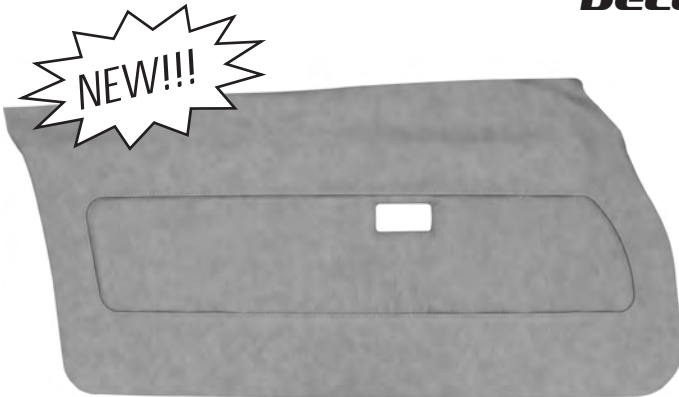

1976 CAMARO DELUXE STYLE

Front Panels	DO76GCD0010(C)
(Unassembled)	
100G, 209G, 684G	$538/pr.
112G, 212G, 652G	$646/pr.
Front Panels	DO76GCD0010(C)-PA
(Pre-assembled)	
100G, 209G, 684G	$741/pr.
112G, 212G, 652G	$888/pr.

(C) COLOR CODES:

- (100G) Black
- (112G) Black
- (209G) White
- (212G) White
- (652G) Buckskin
- (684G) Buckskin

This Legendary product features as-original Die-electrically heat sealed Madrid grain vinyl with Knitted insert. Special cutout area in filler board to accommodate armrest base. Padded Multi-Level Construction 3-Dimensional Panel.

NOTE: Customer must reuse original decorative trim and medallions. Medallions are available. See following section of catalog.