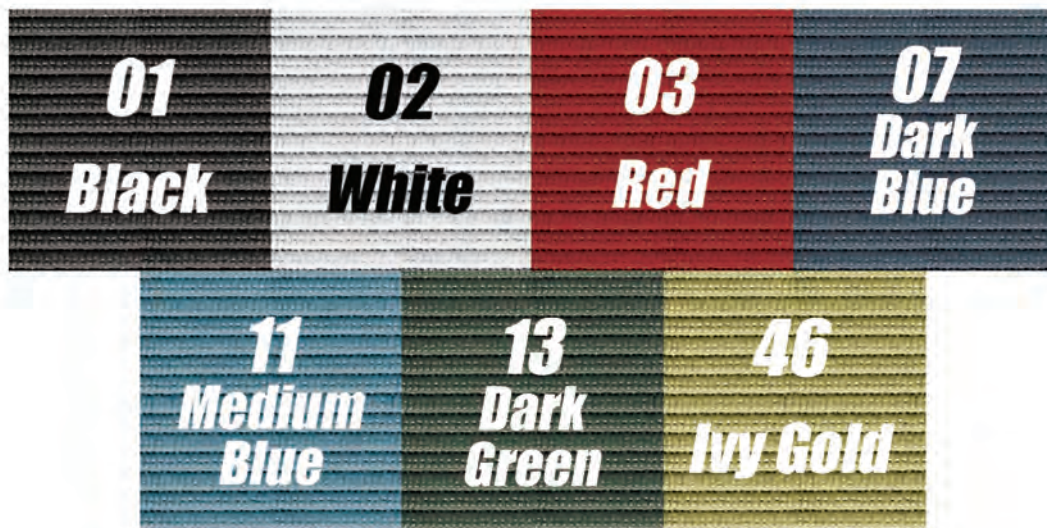

Ribbed Bedford (1968-69)