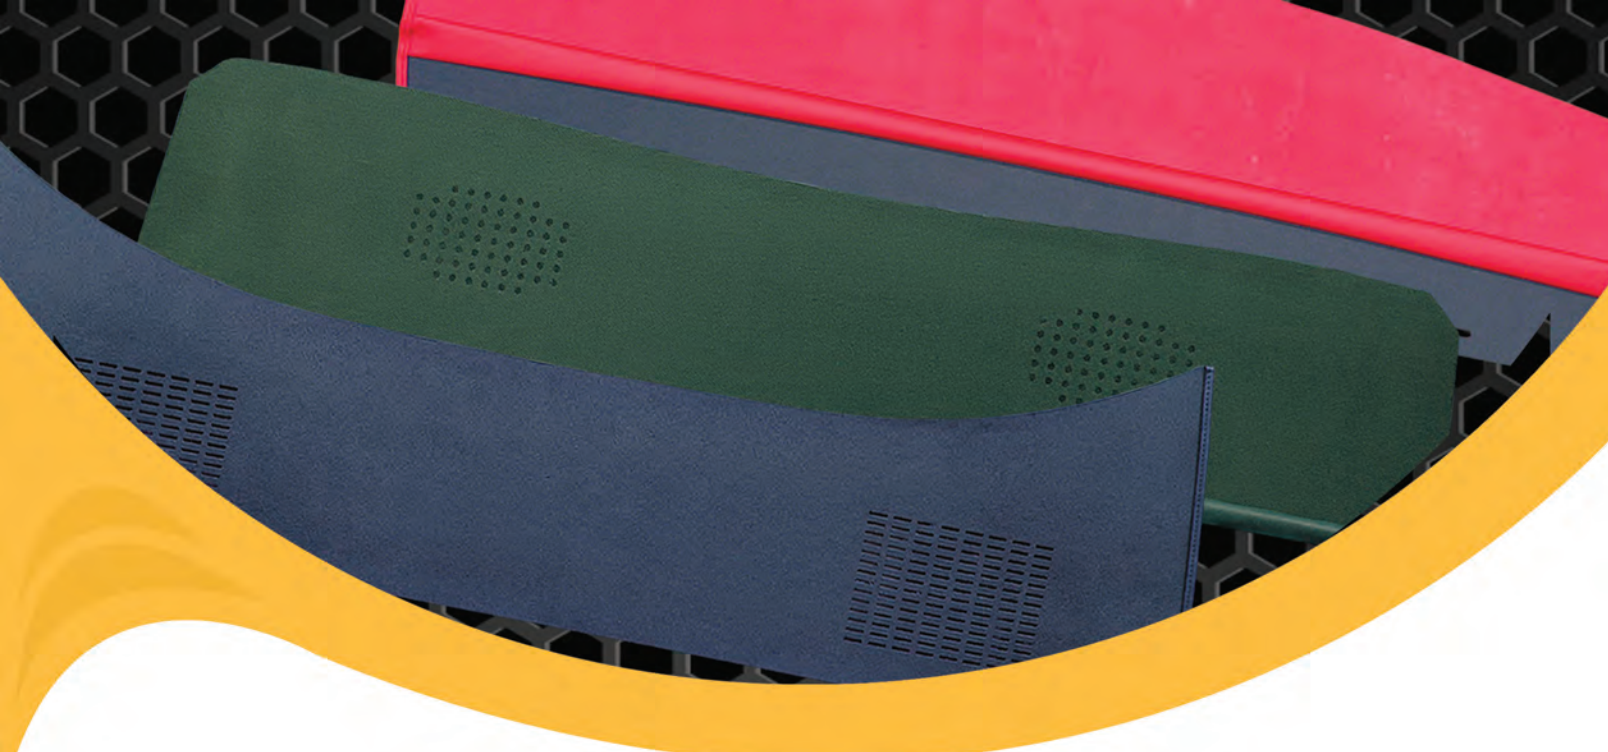

LL69GA-BEZ (Bezel only)

PACKAGE TRAYS AND JUTE INSULATION

Die-cut to original specifications, these reproductions of the original panels go between the top of the rear seat and the back window. Colors are year specific and are available with or without speaker grill cutouts. Die-cut jute insulation helps reduce the amount of noise and heat that would come from the trunk compartment.