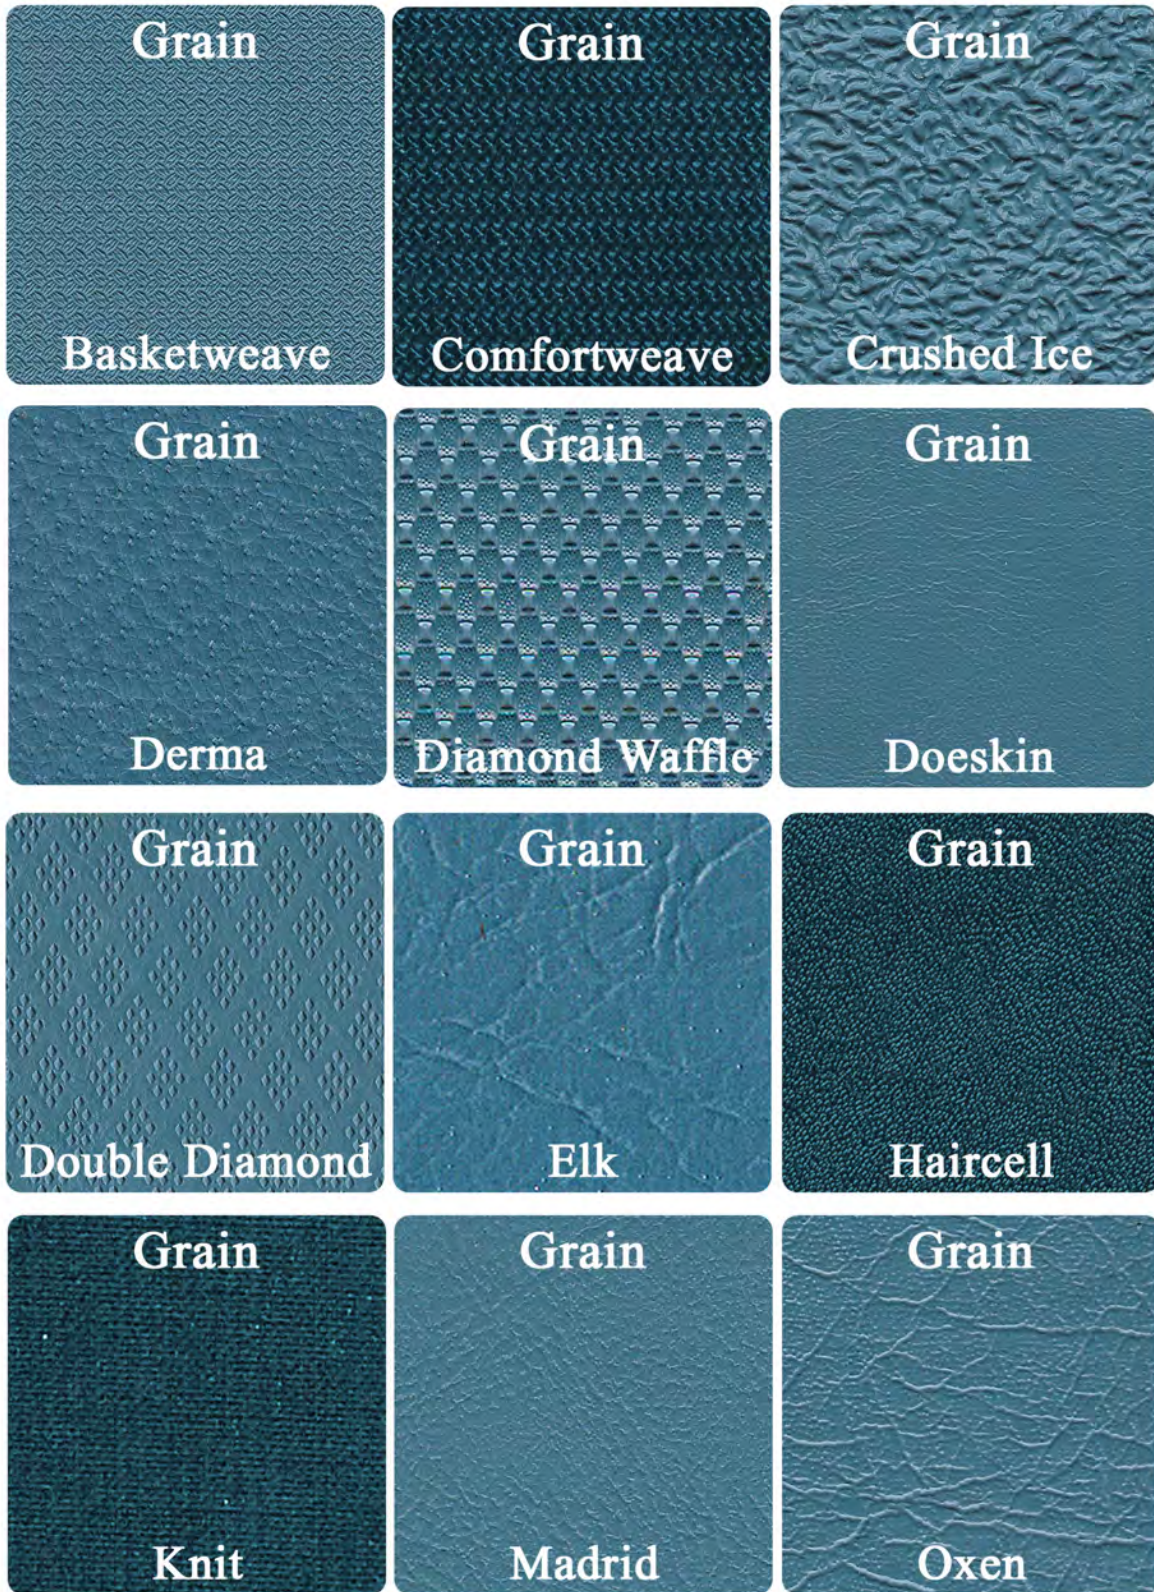

Vinyl Grain Chart