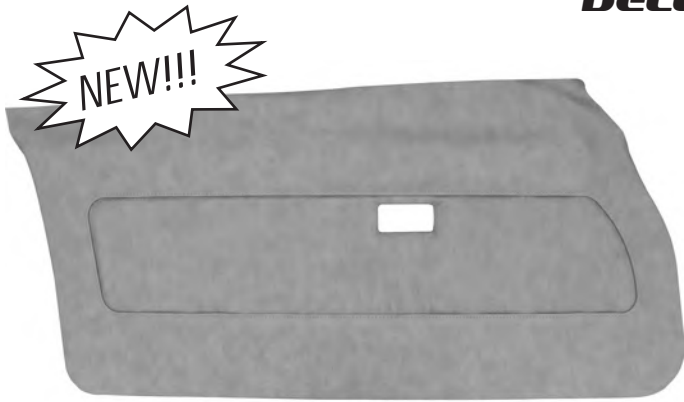

1976 CAMARO DELUXE STYLE

Front Panels	DO76GCD0010(C)
<i>(Unassembled)</i>	
100G, 209G, 684G	$538/pr.
112G, 212G, 652G	$646/pr.
Front Panels	DO76GCD0010(C)-PA
<i>(Pre-assembled)</i>	
100G, 209G, 684G	$741/pr.
112G, 212G, 652G	$888/pr.

(C) COLOR CODES:

- (100G) Black
- (112G) Black
- (209G) White
- (212G) White
- (652G) Buckskin
- (684G) Buckskin

This Legendary product features as-original Die-electrically heat sealed Madrid grain vinyl with Knitted insert. Special cutout area in filler board to accommodate armrest base. Padded Multi-Level Construction 3-Dimensional Panel.

NOTE: Customer must reuse original decorative trim and medallions. Medallions are available. See following section of catalog.