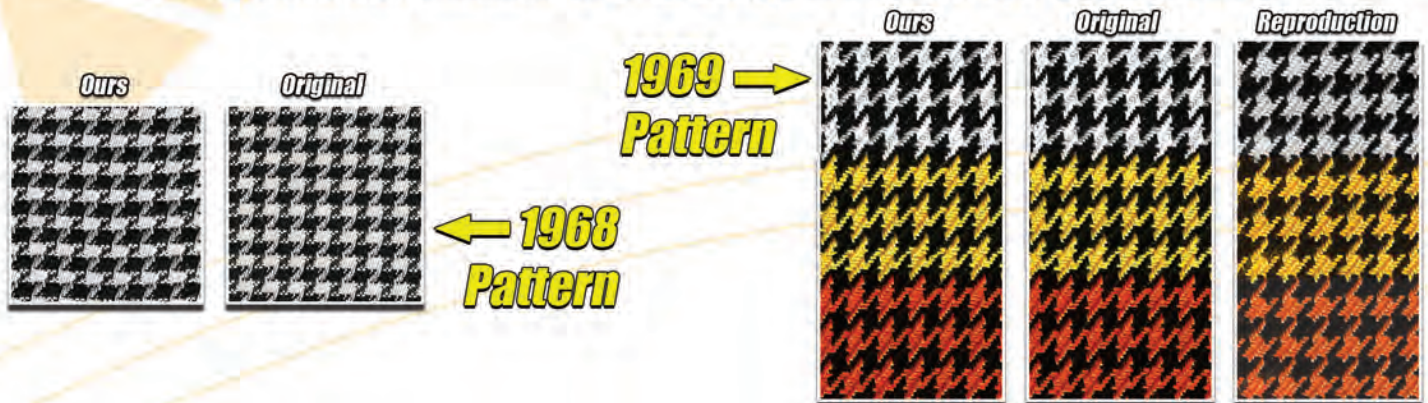

**CONTACT US
FOR FREE
SAMPLES!**

Our 1968 & 1969 houndstooth cloth is perfectly matched with the correct pearlescent finish. Some claim to have the most authentic cloth patterns but we really do! See the images below.

The closest match to the original...See for yourself!!