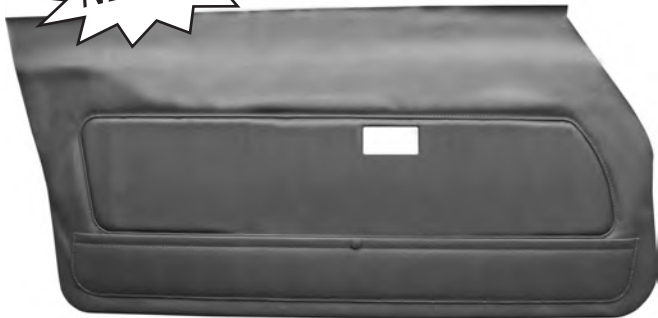

**1974-75 CAMARO
DELUXE CLOTH STYLE**