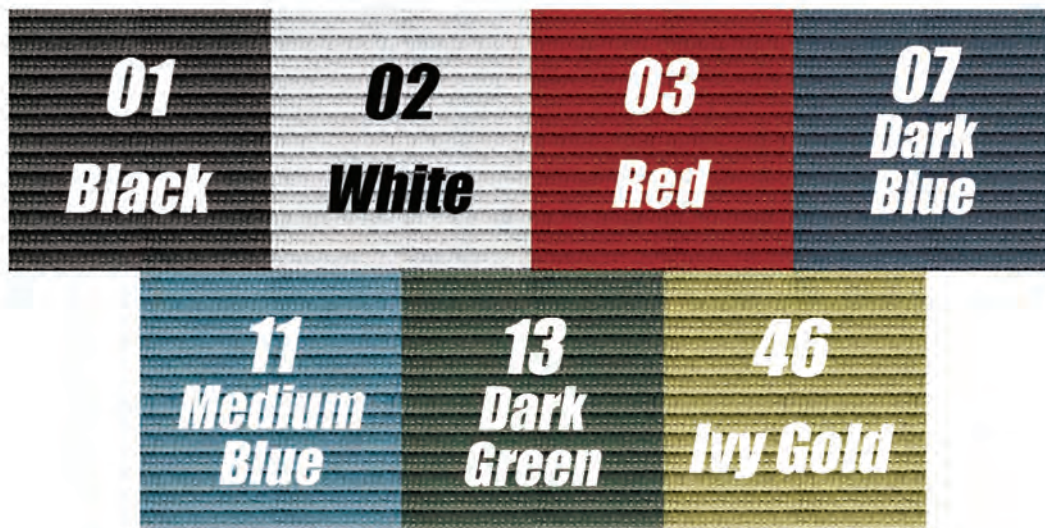

Ribbed Bedford (1968-69)