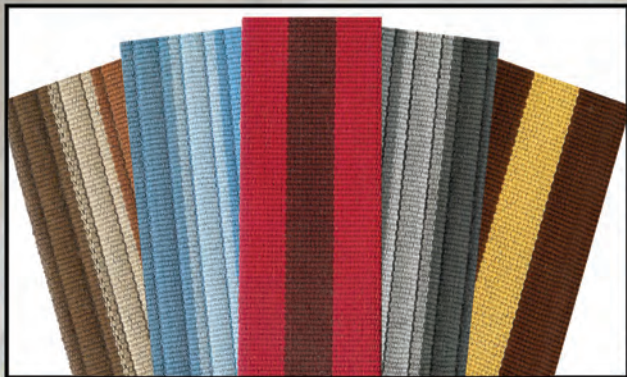

1980-81 Camaro Berlinetta

From Legendary Auto Interiors, 1980-81 seat upholstery for Camaro Berlinetta. Available in factory correct heavyweight vinyl and as-original grains and colors. This is the only OEM upholstery featuring the correct headrest belting (2-color in 80 & 3-color in 81).

Available in 5 original color combinations!!