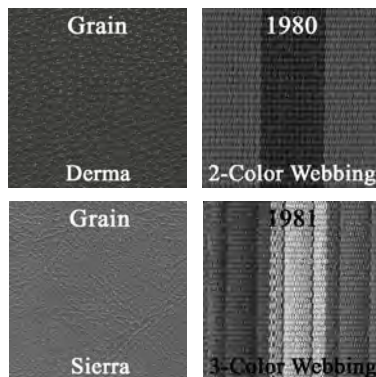

1980-81 CAMARO BERLINETTA DELUXE STYLE

Front Panels (1980)	DO80GCD0010(C)
(Unassembled)	
(All Colors).....	$600/pr.
Front Panels (1980)	DO80GCD0010(C)-PA
(Pre-assembled)	
(All Colors).....	$788/pr.
Front Panels (1981)	DO81GCD0010(C)
(Unassembled)	
102G, 366G, 514G	$600/pr.
616G.....	$792/pr. (L1)
Front Panels (1981)	DO81GCD0010(C)-PA
(Pre-assembled)	
102G, 366G, 514G	$788/pr.
616G.....	$1089/pr. (L1)

(C) COLOR CODES:

(102G) Silver 81	(514G) Red 81
(366G) Dark Blue 80-81	(616G) NOS Beige 81
(504G) Carmine 80	(688G) Camel Tan 80

This Legendary product features as-original Die-electrically heat sealed Sierra grain vinyl with Derma insert. Special cutout area in filler board to accommodate armrest base. Padded Multi-Level Construction 3-Dimensional Panel.

NOTE: Customer must reuse original decorative trim and medallions. Medallions are available. See following section of catalog.