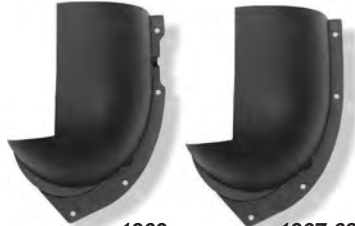

KICK PANEL VENT VACUUM ACTUATOR COVER

1969 1967-68

Reproduction of the original vacuum actuator cover for 1967-69 Camaros with factory air conditioning. This cover mounts to the side of the kick panel and covers the area where the vacuum actuator is mounted.

1967-68 Camaro
KI67GCF-VACVR ..... $29.00/ea.

1969 Camaro
KI69GCF-VACVR ..... $39.00/ea.

1967-81 Camaro
KI70GCF-VACVR ..... $39.00/ea.

KICK PANEL INSULATION

Die-cut jute insulation pads fit between the plastic kick panel and the body sheet metal to protect from moisture.

1967 Camaro
KI70GCF .....$17.00/ea.