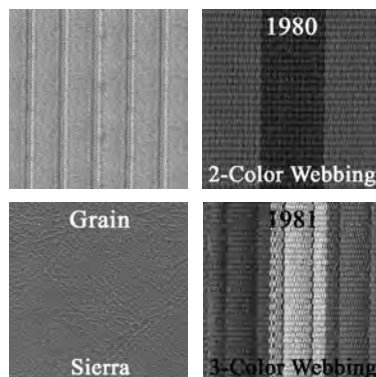

1980-81 CAMARO BERLINETTA DELUXE CLOTH STYLE

Front Panels (1980)	DO80GCDC010(C)
(Unassembled)	
(All Colors).....	$714/pr.
Front Panels (1980)	DO80GCDC010(C)-PA
(Pre-assembled)	
(All Colors).....	$965/pr.
Front Panels (1981)	DO81GCDC010(C)
(Unassembled)	
151G, 152G, 365G, 550G	$714/pr.
619G.....	$792/pr. (L1)
Front Panels (1981)	DO81GCDC010(C)-PA
(Pre-assembled)	
151G, 152G, 365G, 550G	$965/pr.
619G.....	$1089/pr. (L1)

(C) COLOR CODES:

(1980)

- (134G) Black Cloth/Black
- (199G) Oyster Cloth/Oyster
- (362G) Blue Cloth/Blue
- (549G) Red Cloth/Carmine
- (620G) Tan/Camel Tan

(1981)

- (151G) Black Cloth/Black
- (152G) Silver Cloth/Silver
- (365G) Blue Cloth/Blue
- (550G) Red Cloth/Red
- (619G) Beige Cloth/NOS Beige

This Legendary product features as-original Die-electrically heat sealed Sierra grain vinyl with Ribbed Cloth insert. Special cutout area in filler board to accommodate armrest base. Padded Multi-Level Construction 3-Dimensional Panel.

NOTE: Customer must reuse original decorative trim and medallions. Medallions are available. See following section of catalog.