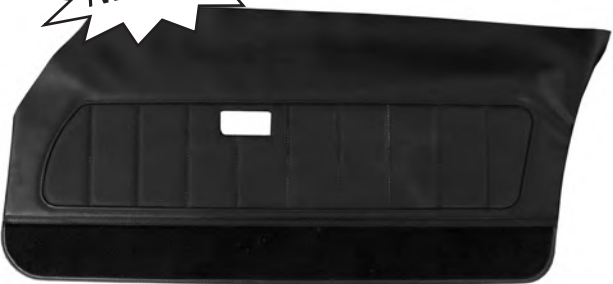

**1978 CAMARO
DELUXE CLOTH STYLE**

NEW!!!

Front Panels	DO78GCDC010(C)
<i>(Unassembled)</i>	
(All Colors)	$666/pr.
Front Panels	DO78GCDC010(C)-PA
<i>(Pre-assembled)</i>	
(All Colors)	$918/pr.

(C) COLOR CODES:
(163G) Black
(351G) Lt Blue
(543G) Carmine
(719G) Camel Tan

This Legendary product features as-original Die-electrically heat sealed Sierra grain vinyl with Plaid Cloth insert. *Empress Cloth was used with black interiors. Special cutout area in filler board to accommodate armrest base. Padded Multi-Level Construction 3-Dimensional Panel.

NOTE: Customer must reuse original decorative trim and medallions. Medallions are available. See following section of catalog.