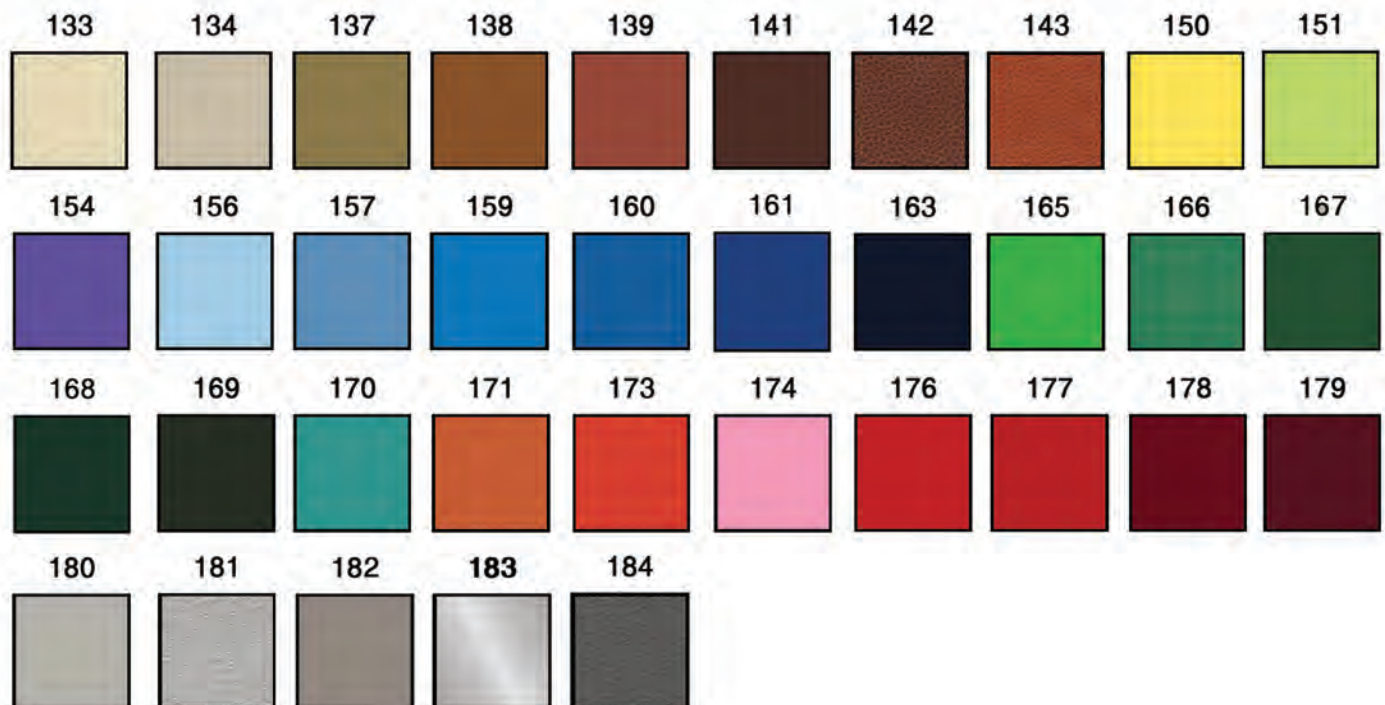

INSERT COLORS

133 Cream - 134 Sandalwood - 137 Aztec Gold - 138 Buckskin - 139 Sienna - 141 Coffee Bean - 142 Football
 143 Basketball - 150 Lemon Twist - 151 Mellow Yellow - 154 Plum Crazy - 156 Sky Blue - 157 Light Blue
 159 Pacific Blue - 160 Caribbean Blue - 161 Royal Blue - 163 Navy Blue - 165 Sassy Grass - 166 Pine
 167 Mint Green - 168 Hunter Green - 169 Antique Green - 170 Aqua Marine - 171 Mango - 173 Sunset Orange
 174 Panther Pink - 176 Cherry Red - 177 Cranberry - 178 Razzberry - 179 Garnet - 180 Smoke
 181 Platinum - 182 Medium Grey - 183 Silver - 184 Charcoal