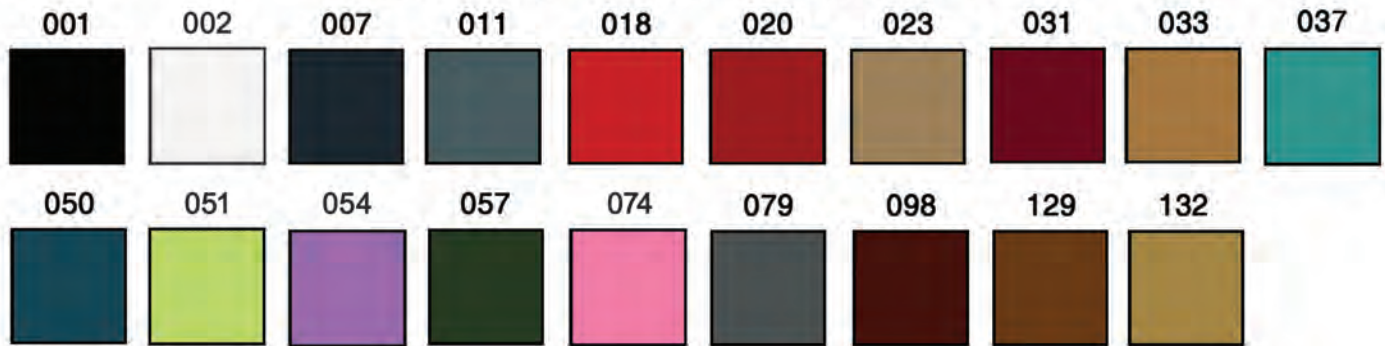

INSERT COLORS

133 Cream - 134 Sandalwood - 137 Aztec Gold - 138 Buckskin - 139 Sienna - 141 Coffee Bean - 142 Football
 143 Basketball - 150 Lemon Twist - 151 Mellow Yellow - 154 Plum Crazy - 156 Sky Blue - 157 Light Blue
 159 Pacific Blue - 160 Caribbean Blue - 161 Royal Blue - 163 Navy Blue - 165 Sassy Grass - 166 Pine
 167 Mint Green - 168 Hunter Green - 169 Antique Green - 170 Aqua Marine - 171 Mango - 173 Sunset Orange
 174 Panther Pink - 176 Cherry Red - 177 Cranberry - 178 Razzberry - 179 Garnet - 180 Smoke
 181 Platinum - 182 Medium Grey - 183 Silver - 184 Charcoal