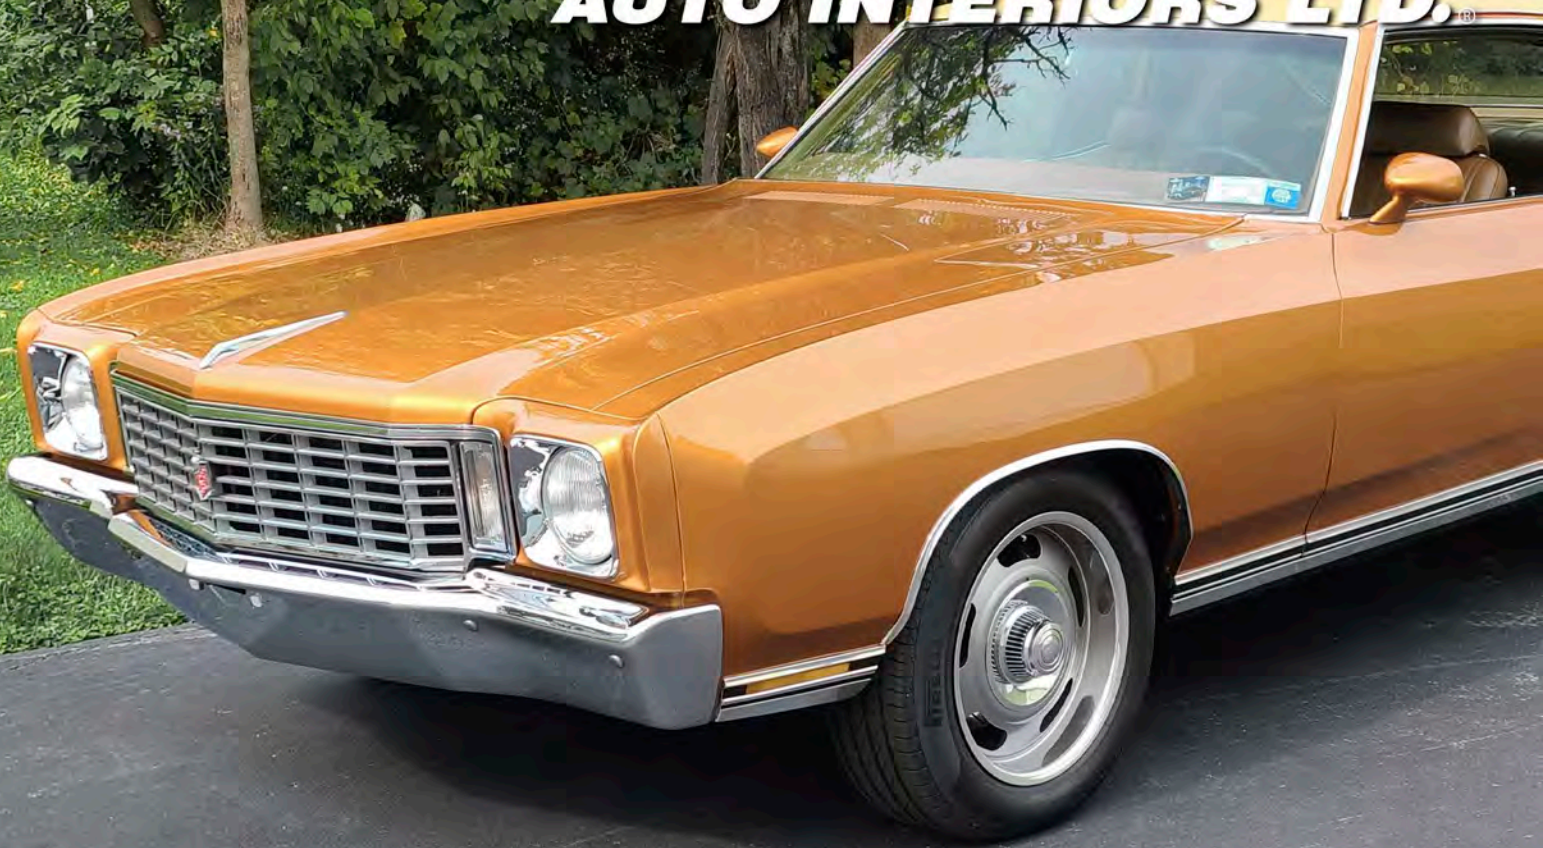

Legendary

AUTO INTERIORS LTD.

Chevrolet

1970-72 MONTE CARLO

2026 Second Quarter

www.legendaryautointeriors.com

WE'RE NOT JUST CHRYSLER ANYMORE!

1964-72 CHEVELLE/EL CAMINO, GTO/LEMANS, CUTLASS/442 & SKYLARK/GS
1970-72 MONTE CARLO, 1970-72 NOVA & 1967-81 CAMARO & FIREBIRD