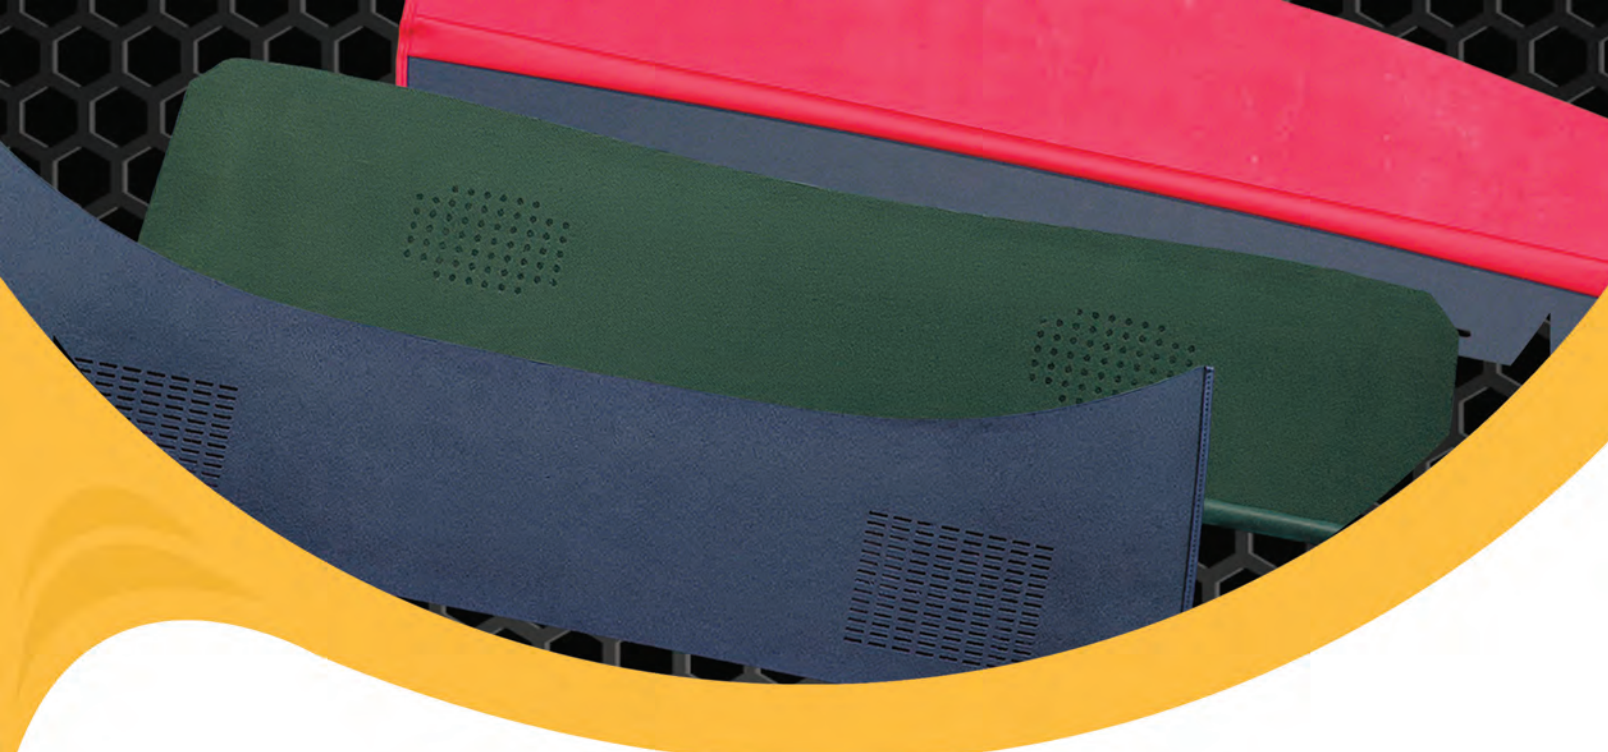

PACKAGE TRAYS AND JUTE INSULATION

Die-cut to original specifications, these reproductions of the original panels go between the top of the rear seat and the back window. Colors are year specific and are available with or without speaker grill cutouts. Die-cut jute insulation helps reduce the amount of noise and heat that would come from the trunk compartment.