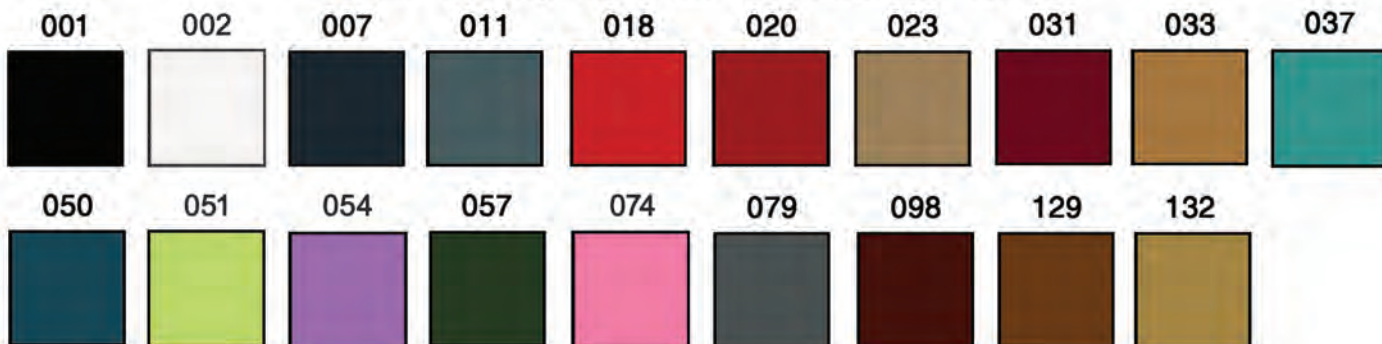

INSERT COLORS

133 Cream - 134 Sandalwood - 137 Aztec Gold - 138 Buckskin - 139 Sienna - 141 Coffee Bean - 142 Football
 143 Basketball - 150 Lemon Twist - 151 Mellow Yellow - 154 Plum Crazy - 156 Sky Blue - 157 Light Blue
 159 Pacific Blue - 160 Caribbean Blue - 161 Royal Blue - 163 Navy Blue - 165 Sassy Grass - 166 Pine
 167 Mint Green - 168 Hunter Green - 169 Antique Green - 170 Aqua Marine - 171 Mango - 173 Sunset Orange
 174 Panther Pink - 176 Cherry Red - 177 Cranberry - 178 Razzberry - 179 Garnet - 180 Smoke
 181 Platinum - 182 Medium Grey - 183 Silver - 184 Charcoal