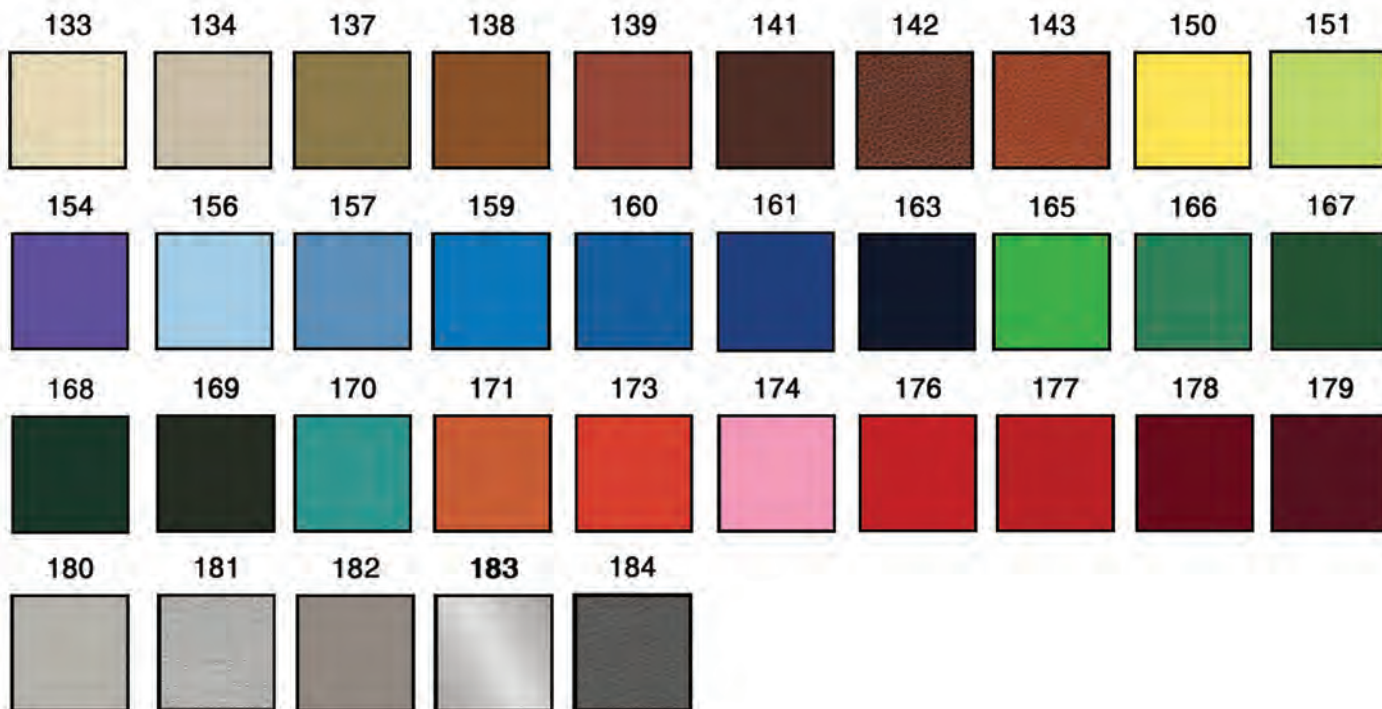

INSERT COLORS

133 Cream - 134 Sandalwood - 137 Aztec Gold - 138 Buckskin - 139 Sienna - 141 Coffee Bean - 142 Football
 143 Basketball - 150 Lemon Twist - 151 Mellow Yellow - 154 Plum Crazy - 156 Sky Blue - 157 Light Blue
 159 Pacific Blue - 160 Caribbean Blue - 161 Royal Blue - 163 Navy Blue - 165 Sassy Grass - 166 Pine
 167 Mint Green - 168 Hunter Green - 169 Antique Green - 170 Aqua Marine - 171 Mango - 173 Sunset Orange
 174 Panther Pink - 176 Cherry Red - 177 Cranberry - 178 Razzberry - 179 Garnet - 180 Smoke
 181 Platinum - 182 Medium Grey - 183 Silver - 184 Charcoal